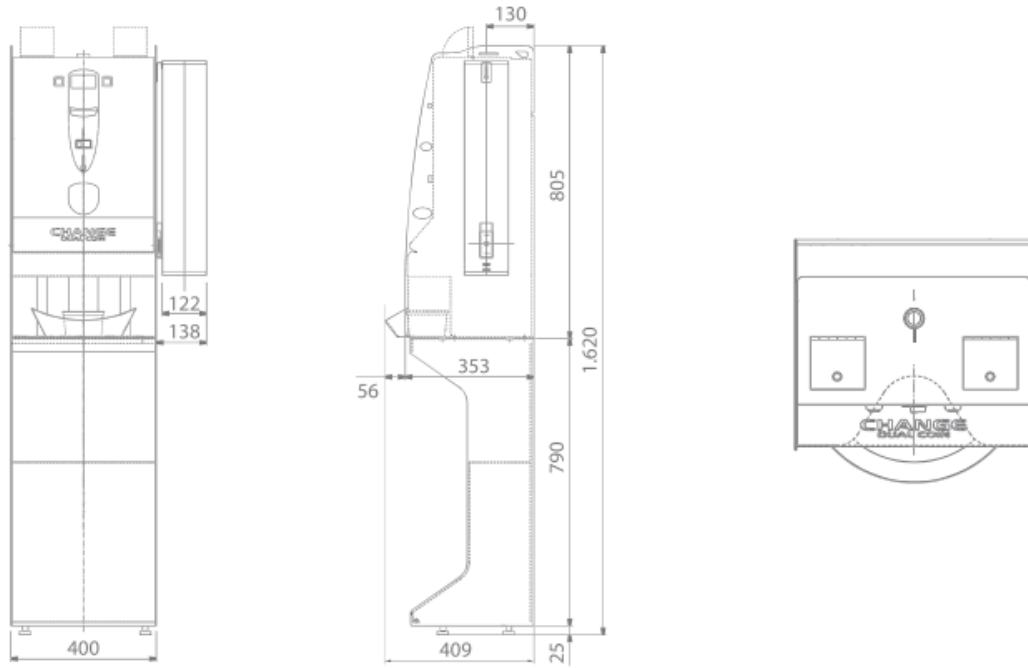

# Technical Schematics

Note: Unit of measure: mm

## Technical specifications

	Change machine	Change machine with support base
Dimensions (LxHxW)	400 x 805 x 409 mm	400 x 1,620 x 409 mm
Weight	43 kg	60 kg
Power supply	230 Vac - 50 Hz	230 Vac - 50 Hz
Power consumption	60 W max	60 W max
Operating temperature	3°C ÷ 50 °C	3°C ÷ 50 °C